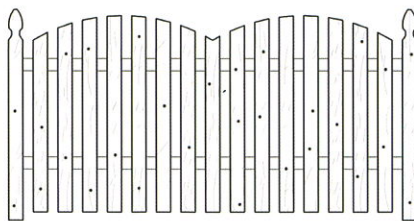

# Picket Style Fences

Available in regular (2-1/2" spacing) or pool code spacing (1-3/4" or 1")

**Spaced - Single Convex  
Special Gothic  
TC110**

**Spaced - Double Convex  
Special Gothic  
TC120**

**Spaced - Single Concave  
Special Gothic  
TC130**

**Spaced - Double Concave  
Special Gothic  
TC140**

**Spaced - Straight  
Special Gothic  
TC150**

**Spaced - Straight  
New Dog Ear & Grooved  
TC160**

**Spaced - Single Convex  
Plain Flat Top  
TC170**

**Spaced - Double Convex  
Plain Flat Top  
TC180**

**Spaced - Single Concave  
Plain Flat Top  
TC190**

**Spaced - Double Concave  
Plain Flat Top  
TC200**

# Board on Board Fences

Available in Standard Spacing or 1 3/4" Spacing  
(to meet most pool codes)

TC220  
Bd on Bd - Straight

TC250  
Bd on Bd - Sgl Concave

TC230  
Bd on Bd - Sgl Convex