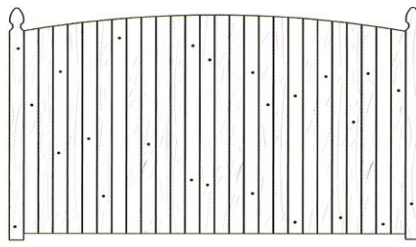

# Decorative Board Solid Fence

**Solid - Straight Top**  
TC100

**Solid - Single Convex**  
TC101

**Solid - Double Convex**  
TC202

**Solid - Single Concave**  
TC303

**Solid - Double Concave**  
TC404

**New Style (No Point)**  
TC505

**New Style (With Point)**  
TC606

**Straight - Regular Gothic**  
Regular Gothic Point  
TC707

**Straight - Special Gothic**  
Special Gothic Point  
TC808

**Straight Top**  
New Dog Ear & Grooved  
TC909

# Picket Style Fences

Available in regular (2-1/2" spacing) or pool code spacing (1-3/4" or 1")

**Spaced - Single Convex  
Special Gothic  
TC110**

**Spaced - Double Convex  
Special Gothic  
TC120**

**Spaced - Single Concave  
Special Gothic  
TC130**

# Board on Board Fences

Available in Standard Spacing or 1 3/4" Spacing  
(to meet most pool codes)

TC220  
Bd on Bd - Straight

TC250  
Bd on Bd - Sgl Concave

TC230  
Bd on Bd - Sgl Convex