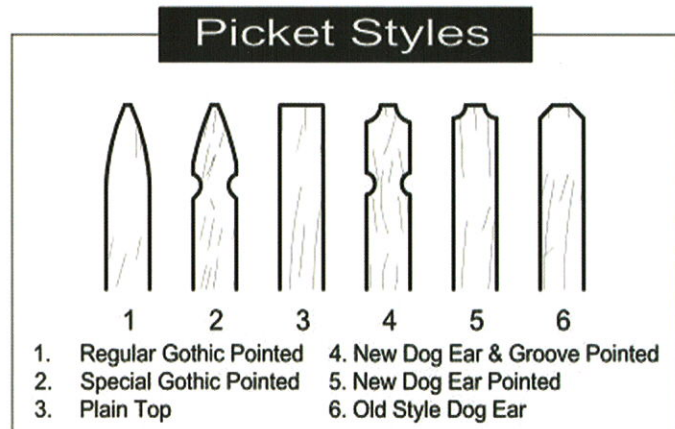

# Picket Style Fences

Available in regular (2-1/2" spacing) or pool code spacing (1-3/4" or 1")

**Spaced - Single Convex  
Special Gothic  
TC110**

**Spaced - Double Convex  
Special Gothic  
TC120**

**Spaced - Single Concave  
Special Gothic  
TC130**

**Spaced - Double Concave  
Special Gothic  
TC140**

**Spaced - Straight  
Special Gothic  
TC150**

**Spaced - Straight  
New Dog Ear & Grooved  
TC160**

**Spaced - Single Convex  
Plain Flat Top  
TC170**

**Spaced - Double Convex  
Plain Flat Top  
TC180**

**Spaced - Single Concave  
Plain Flat Top  
TC190**

**Spaced - Double Concave  
Plain Flat Top  
TC200**