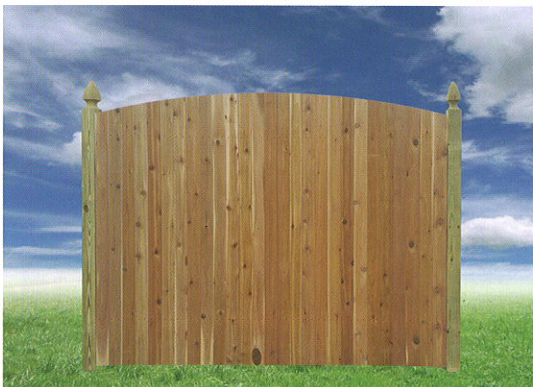

Straight Top
New Dog Ear & Grooved
TC909