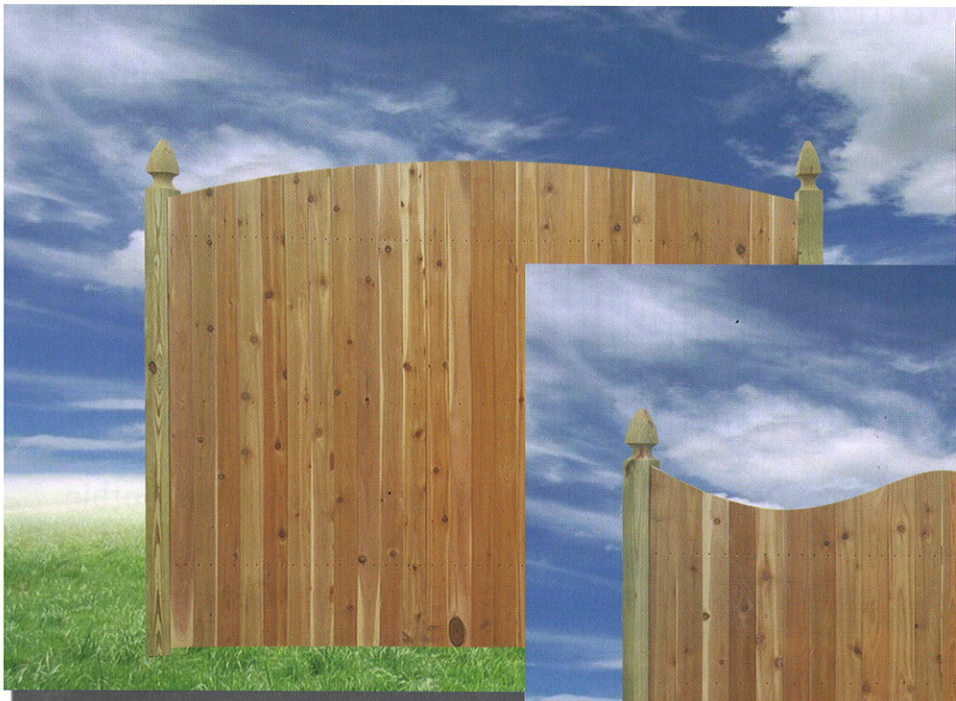

912 Broadway
Westville, NJ 08093
P: (856) 742-1200 F: (856) 742-1199