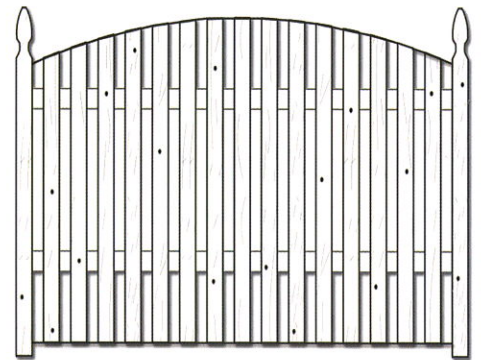

**Spaced - Double Convex  
Plain Flat Top  
TC180**

**Spaced - Single Concave  
Plain Flat Top  
TC190**

**Spaced - Double Concave  
Plain Flat Top  
TC200**

# Board on Board Fences

Available in Standard Spacing or 1 3/4" Spacing  
(to meet most pool codes)

TC220  
Bd on Bd - Straight

TC250  
Bd on Bd - Sgl Concave

TC230  
Bd on Bd - Sgl Convex