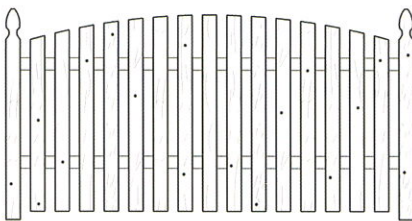

# Decorative Board Solid Fence

**Solid - Straight Top**  
TC100

**Solid - Single Convex**  
TC101

**Solid - Double Convex**  
TC202

**Solid - Single Concave**  
TC303

**Solid - Double Concave**  
TC404

**New Style (No Point)**  
TC505

# Picket Style Fences

Available in regular (2-1/2" spacing) or pool code spacing (1-3/4" or 1")

**Spaced - Single Convex  
Special Gothic  
TC110**

**Spaced - Double Convex  
Special Gothic  
TC120**

**Spaced - Single Concave  
Special Gothic  
TC130**

**Spaced - Double Concave  
Special Gothic  
TC140**

**Spaced - Straight  
Special Gothic  
TC150**

**Spaced - Straight  
New Dog Ear & Grooved  
TC160**

**Spaced - Single Convex  
Plain Flat Top  
TC170**

**Spaced - Double Convex  
Plain Flat Top  
TC180**

**Spaced - Single Concave  
Plain Flat Top  
TC190**

**Spaced - Double Concave  
Plain Flat Top  
TC200**