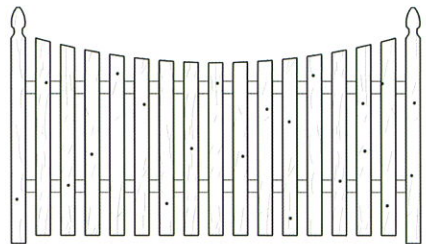

# Picket Style Fences

Available in regular (2-1/2" spacing) or pool code spacing (1-3/4" or 1")

**Spaced - Single Convex  
Special Gothic  
TC110**

**Spaced - Double Convex  
Special Gothic  
TC120**

**Spaced - Single Concave  
Special Gothic  
TC130**

**Spaced - Double Concave  
Special Gothic  
TC140**

**Spaced - Straight  
Special Gothic  
TC150**

**Spaced - Straight  
New Dog Ear & Grooved  
TC160**

**Spaced - Single Convex  
Plain Flat Top  
TC170**

**Spaced - Double Convex  
Plain Flat Top  
TC180**

**Spaced - Single Concave  
Plain Flat Top  
TC190**

**Spaced - Double Concave  
Plain Flat Top  
TC200**

# Board on Board Fences

Available in Standard Spacing or 1 3/4" Spacing  
(to meet most pool codes)

TC220  
Bd on Bd - Straight

TC250  
Bd on Bd - Sgl Concave

TC230  
Bd on Bd - Sgl Convex