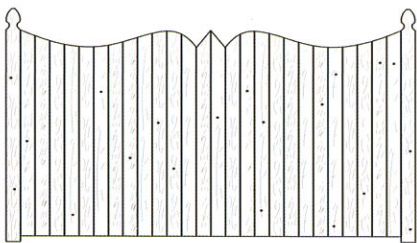

# Decorative Board Solid Fence

**Solid - Straight Top**  
TC100

**Solid - Single Convex**  
TC101

**Solid - Double Convex**  
TC202

**Solid - Single Concave**  
TC303

**Solid - Double Concave**  
TC404

**New Style (No Point)**  
TC505

**New Style (With Point)**  
TC606

**Straight - Regular Gothic**  
Regular Gothic Point  
TC707

**Straight - Special Gothic**  
Special Gothic Point  
TC808

**Straight Top**  
New Dog Ear & Grooved  
TC909

# Picket Style Fences

Available in regular (2-1/2" spacing) or pool code spacing (1-3/4" or 1")

**Spaced - Single Convex  
Special Gothic  
TC110**

**Spaced - Double Convex  
Special Gothic  
TC120**

**Spaced - Single Concave  
Special Gothic  
TC130**