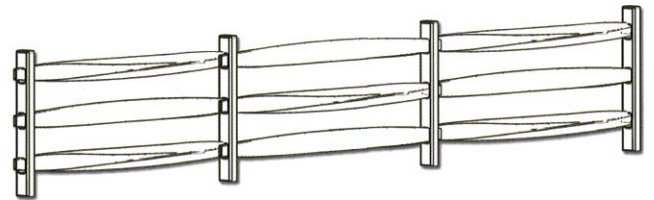

**Spaced - Double Convex  
Plain Flat Top  
TC180**

**Spaced - Single Concave  
Plain Flat Top  
TC190**

**Spaced - Double Concave  
Plain Flat Top  
TC200**

# Board on Board Fences

Available in Standard Spacing or 1 3/4" Spacing  
(to meet most pool codes)

TC220  
Bd on Bd - Straight

TC250  
Bd on Bd - Sgl Concave

TC230  
Bd on Bd - Sgl Convex

# Post & Rail Fences

2 - Rail Split Rail

3 - Rail Split Rail