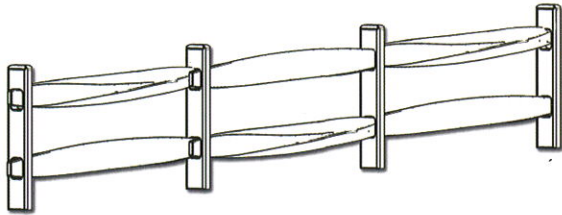

Post & Rail Fences

2 - Rail Split Rail