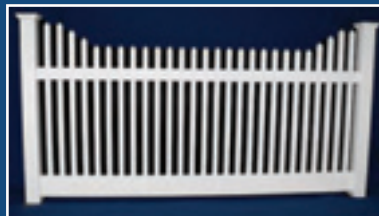

New England (Stepped Top)

Rails: 2" x 3-1/2" Top Rail
2" x 6" Bottom Rail
Pickets: 1-1/2" x 1-1/2" Pickets
Wide Space=1-3/4"