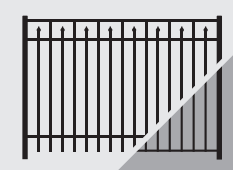

STYLE & HEIGHT OPTIONS

#100 (FB)

#101 (FB)

STYLES	36"	42"	48"	57"	60"	72"
#100 STD	X	X	X		X	X
#100 FB				X		
#101 STD	X	X	X		X	X
#101 FB				X		

X = POOL OPTION

Note: 4-rail is standard for 6' height, 3-rail is standard for all other heights.

STYLE & HEIGHT OPTIONS

#200 (FB)

#202 (FB)

STYLES	36"	42"	48"	54"	60"	72"
#200 STD	X	X	X		X	X
#200 FB			X	X		
#202 STD	X	X	X		X	X
#202 FB			X	X		

X = POOL OPTION

Note: 4-rail is standard for 6' height, 3-rail is standard for all other heights.