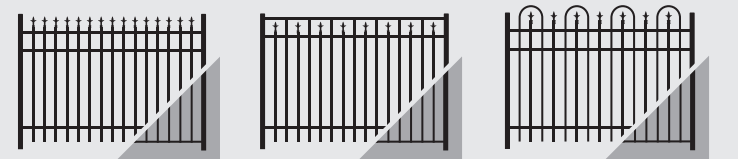

STYLE & HEIGHT OPTIONS

#100 (FB)

#101 (FB)

STYLES	36"	42"	48"	57"	60"	72"
#100 STD	X	X	X		X	X
#100 FB				X		
#101 STD	X	X	X		X	X
#101 FB				X		

X = POOL OPTION

Note: 4-rail is standard for 6' height, 3-rail is standard for all other heights.

STYLE & HEIGHT OPTIONS

#200 (FB)

#202 (FB)

STYLES	36"	42"	48"	54"	60"	72"
#200 STD	X	X	X		X	X
#200 FB			X	X		
#202 STD	X	X	X		X	X
#202 FB			X	X		

X = POOL OPTION

Note: 4-rail is standard for 6' height, 3-rail is standard for all other heights.

FINIAL OPTIONS

MAJESTIC **IMPERIAL** **VICTORIAN**

Note: Panel adornments also available; call for details.

#111 W/ MAJESTIC FINIAL

#402

CONCORD #111 W/ IMPERIAL FINIAL

#211 W/ VICTORIAN FINIAL

#401

#401

STYLE & HEIGHT OPTIONS

#111 (FB) **#211 (FB)** **Concord #111 (FB)**

Note: 4-rail is standard for 6' height, 3-rail is standard for all other heights. Styles 111, 211 & Concord 111 are manufactured to accept finial options. Concord 101 style is available with pressed pickets in lieu of finials. All Concord styles are approx. 3" taller than standard heights.