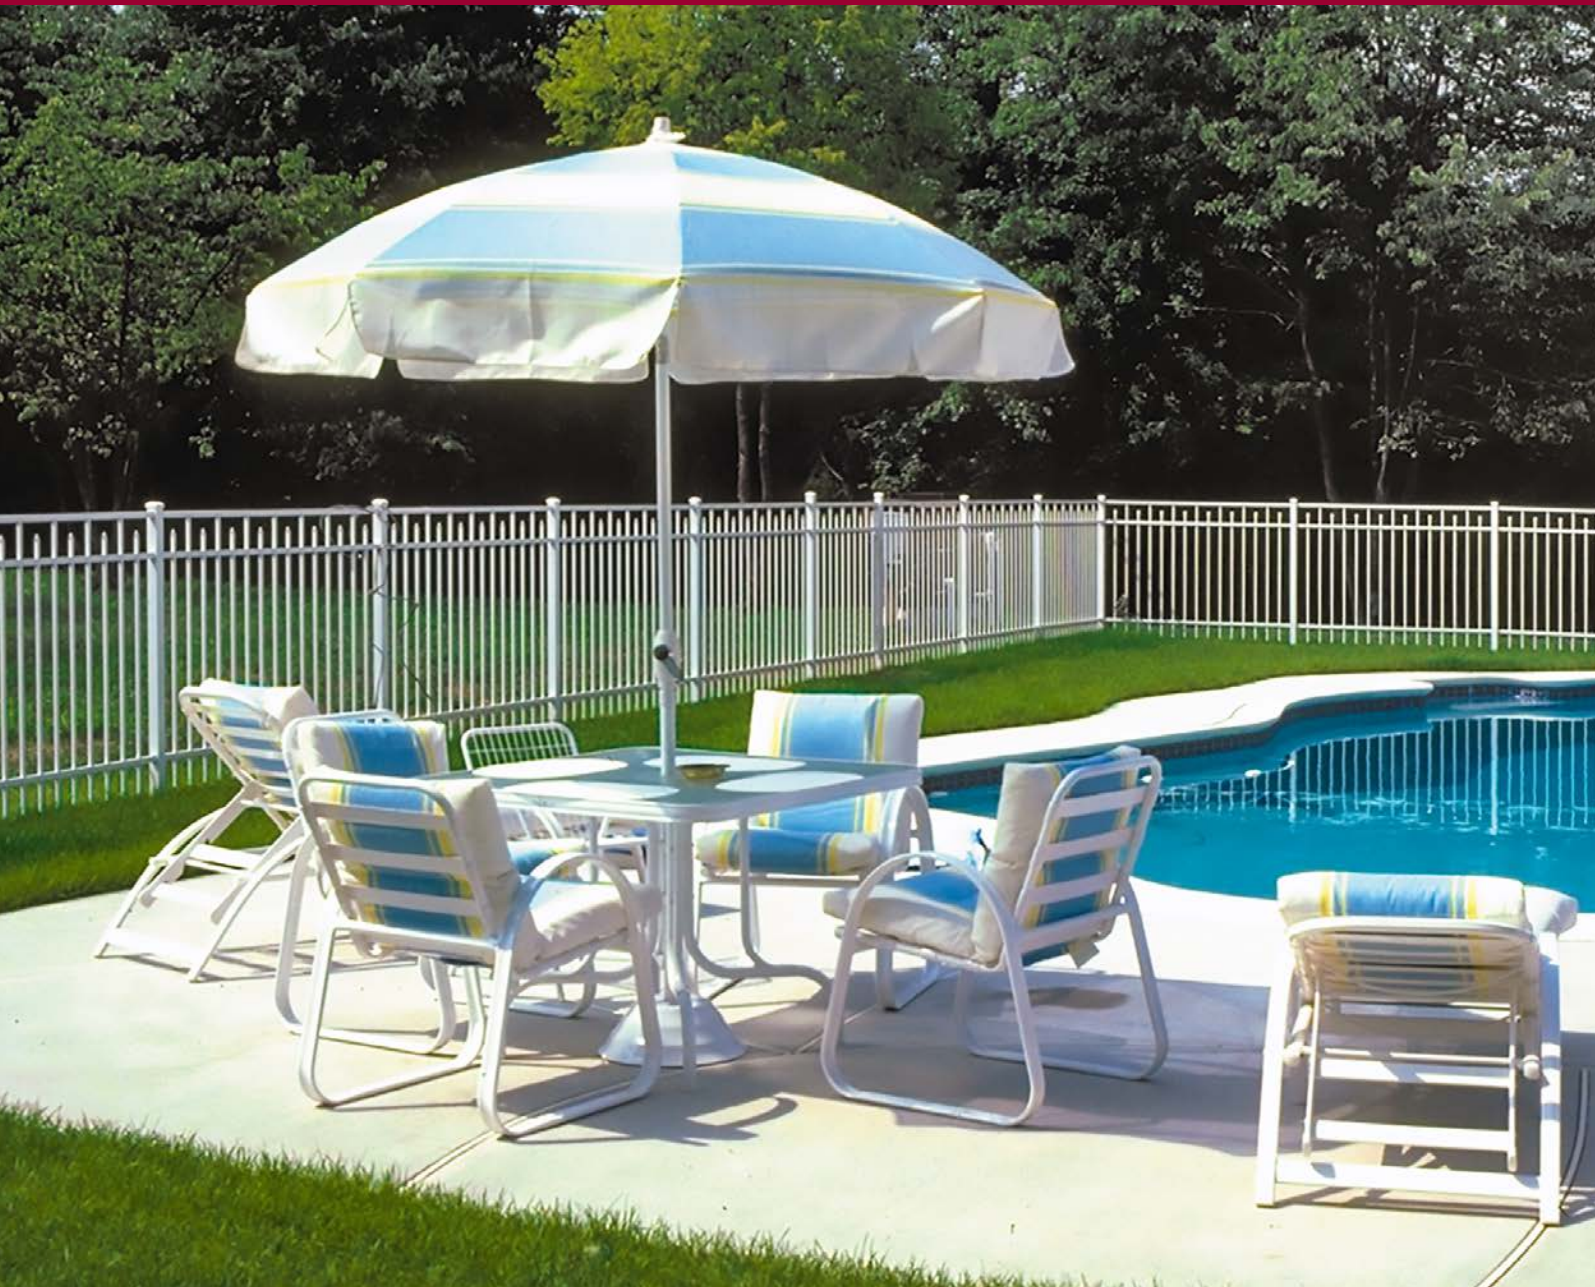

Durable Elegance Built for Generations

With over 50 years of proven performance, Jerith continues to be the consumer's first choice in aluminum fence.

Jerith Legacy residential fence is most popular for a feature that conceals all picket to rail fasteners, providing the consumer with a lifetime of beauty.

SPECIFICATIONS

Picket	5/8" square x .050" thick
Spacing Between Pickets	3-13/16" (1-5/8" for styles #400, #401 & #402)
Rails	1" (.082" side wall) x 1" (.055" top wall)
Post Options	2" square x .060" wall (standard) 2" square x .125" wall 2.5" square x .075" wall or .125" wall 3" square x .090" wall or .125" wall 4" square x .125" wall
Standard Post Spacing	72-1/2" on center (2" posts)

COLORS

- Black
- Bronze
- White

GATES

Gates match the fence style and are available in standard or arched designs.

**100% EXTRUDED,
COATED, FABRICATED,
ASSEMBLED AND
PACKAGED IN THE USA**

**EVERY FENCE COMES
WITH A LIFETIME
WARRANTY**
MADE POSSIBLE BY OUR
FENCCOAT™ FINISH AND
HS-35™ ALUMINUM ALLOY