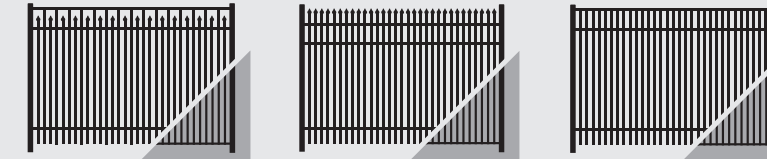

STYLE & HEIGHT OPTIONS

#200 (FB)

#202 (FB)

STYLES	36"	42"	48"	54"	60"	72"
#200 STD	X	X	X		X	X
#200 FB			X	X		
#202 STD	X	X	X		X	X
#202 FB			X	X		

X = POOL OPTION

Note: 4-rail is standard for 6' height, 3-rail is standard for all other heights.

#401

STYLE & HEIGHT OPTIONS

#111 (FB) **#211 (FB)** **Concord #111 (FB)**

Note: 4-rail is standard for 6' height, 3-rail is standard for all other heights. Styles 111, 211 & Concord 111 are manufactured to accept finial options. Concord 101 style is available with pressed pickets in lieu of finials. All Concord styles are approx. 3" taller than standard heights.

STYLES	36"	42"	48"	54"	57"	60"	72"
#111 STD	X	X	X			X	X
#111 FB					X		
#211 STD	X	X	X			X	X
#211 FB				X			
#Concord 111 STD	X	X	X			X	X
#Concord 111 FB					X		

X = POOL OPTION

STYLE & HEIGHT OPTIONS

#400 (FB) **#401 (FB)** **#402 (FB)**