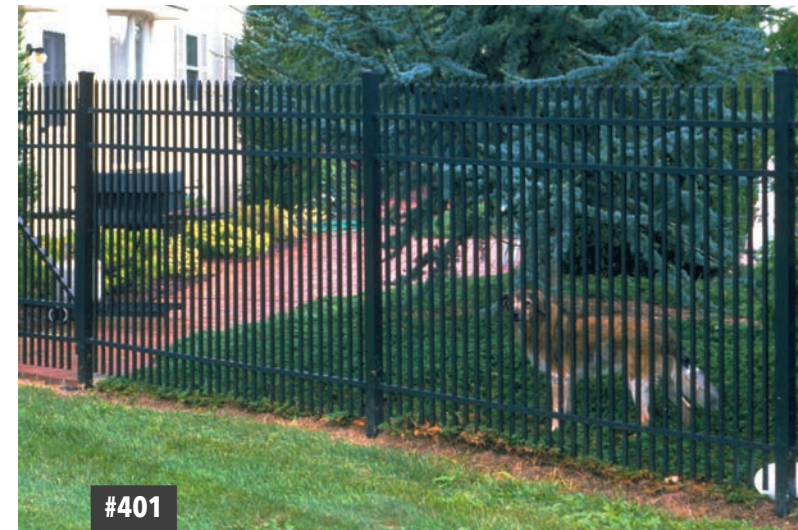

FINIAL OPTIONS

Note: Panel adornments also available; call for details.

#402

#401

STYLE & HEIGHT OPTIONS

Note: 4-rail is standard for 6' height, 3-rail is standard for all other heights. Styles 111, 211 & Concord 111 are manufactured to accept finial options. Concord 101 style is available with pressed pickets in lieu of finials. All Concord styles are approx. 3" taller than standard heights.

STYLES	36"	42"	48"	54"	57"	60"	72"
#111 STD	X	X	X			X	X
#111 FB					X		
#211 STD	X	X	X			X	X
#211 FB				X			
#Concord 111 STD	X	X	X			X	X
#Concord 111 FB					X		

X = POOL OPTION

STYLE & HEIGHT OPTIONS

Note: 4-rail is standard for 6' height, 3-rail is standard for all other heights.

STYLES	36"	42"	48"	60"	72"
#400 STD	X	X	X	X	X
#400 FB			X	X	
#401 STD	X	X	X	X	X
#401 FB			X	X	
#402 STD	X	X	X	X	X
#402 FB			X	X	

X = POOL OPTION